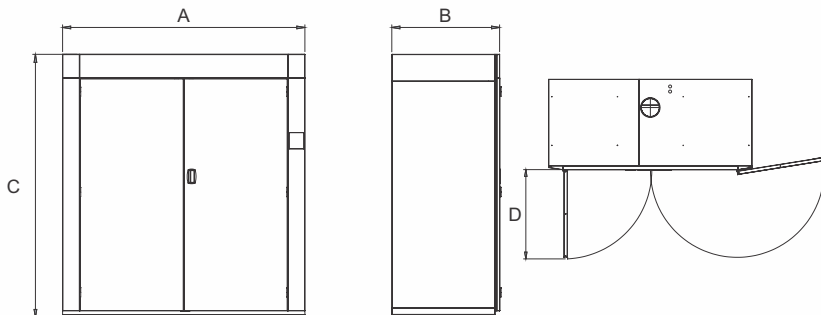

Optional Features

- Racks for gloves
- Racks for boots
- Racks for garments