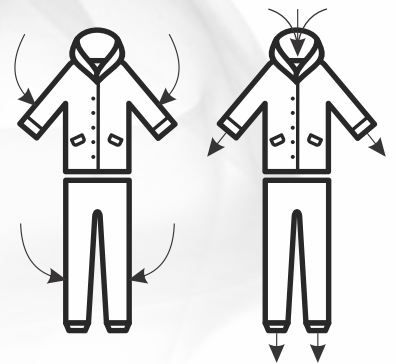

Standard Features

- Dries from the inside and outside
- Programmable control
- Handles 6 overalls
- Gentle drying
- Interior lighting
- Detachable hangers